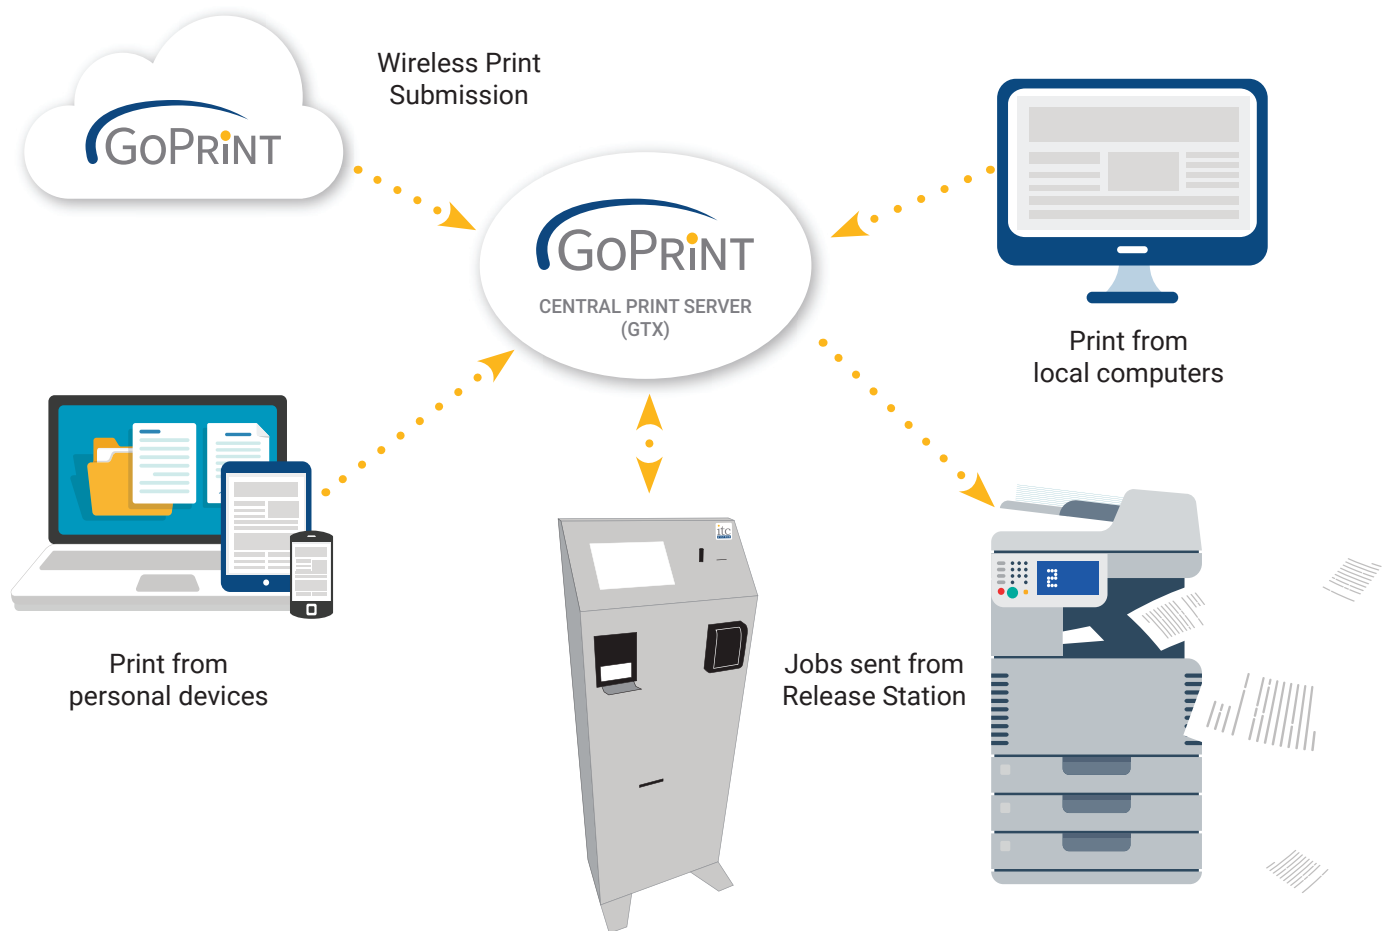

Secure Release Options

Multi-function printer (MFP) manufacturers with Secure Print Services, offers another convenient way to securely protect print jobs submitted through GoPrint. With Secure Print, payment for prints as well as copies is easily accepted from ITC's many self-service devices like the PlayStation Grand, PlayStation Swift or even a Stored Value Card Reader.

Web Enabled Administration

- Granular admin security
- Create cashier roles, allowing staff to create accounts & collect funds, with 'drawer' reconciliation
- Customize reports and export to PDF, XLS or CSV file

Features and Benefits

- Supports anonymous users, no accounts required
- Print release from computer popup or secure print release (computer or payment device)
- Create print rules offering discounts or free prints
- Set free print and user accounts for users, with option to revalue with credit card or cash
- Patron authentication for most computer reservation systems (MyPC, Envisionware, Libki, SAM & LibData)
- Dynamic printer load balancing
- Personalized user interface branding
- Wireless print add-on options

LEARN MORE